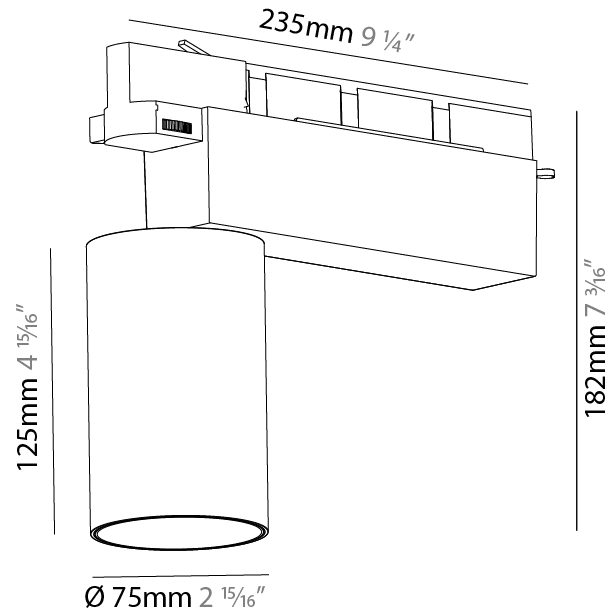

GENERAL

Series: Centriq
Subseries: Centriq 75
Brand: Prolicht
Division: Architectural
Mounting Type: Track
Mounting Location: Ceiling
Subcategory: Spots

PHYSICAL

Shape: Cylinder
Diameter (mm): 75
Diameter (in): 2 15/16
Length (mm): 235
Length (in): 9 1/4
Height (mm): 125
Height (in): 4 15/16
Light Distribution: Adjustable / Direct
Weight (kg): 1.099
Weight (lbs): 2 7/16
Fixture Finish: SSR / BKV / CWI / CRY / HAB / UFT / ITA / RUA / FTG / MYG / LOD / PUS / FRO / FUP / KIA / POP / BLS / SPG / MEY / GOH / GUM / CHC / COM / ABZ / JAG / OBR / MOS / ROR
Fixture Material: Aluminum

ELECTRICAL

Lamp Type: LED (Zhaga Standard)
Input Wattage (W): 12 / 15
Total Output Wattage (W): 10.8 / 13.5
Dimming: Tri-Mode (Non-Dimming and Phase Dimming (120Vac only) and 0-10V Dimming)
Driver Included: Yes
Driver Location: Integrated
Driver Type: Constant Current - Universal
Driver Class: Class 2
Input Voltage (V): 120 - 277
Constant Current (MA): 350

LED

Number of LEDs: 1
Color Temperature (°K): 2700 / 3000 / 3500 / 4000
Max. Delivered Lumen (lm): 870 / 970 / 1039 / 1060
Nominal Lumen (lm): 960 / 1070 / 1156 / 1180
CRI: >90 CRI
Lamp Life (hrs): 50000
Upon Request: Special Color Temperature Special Led

OPTICAL

Beam Angle: 10
Adjustability: Rotational 340°; Tilt 90°
Upon Request: Special Beam Angles

RATINGS AND CERTIFICATIONS

Certified By: Certified for North American Standards
IP rating: IP20